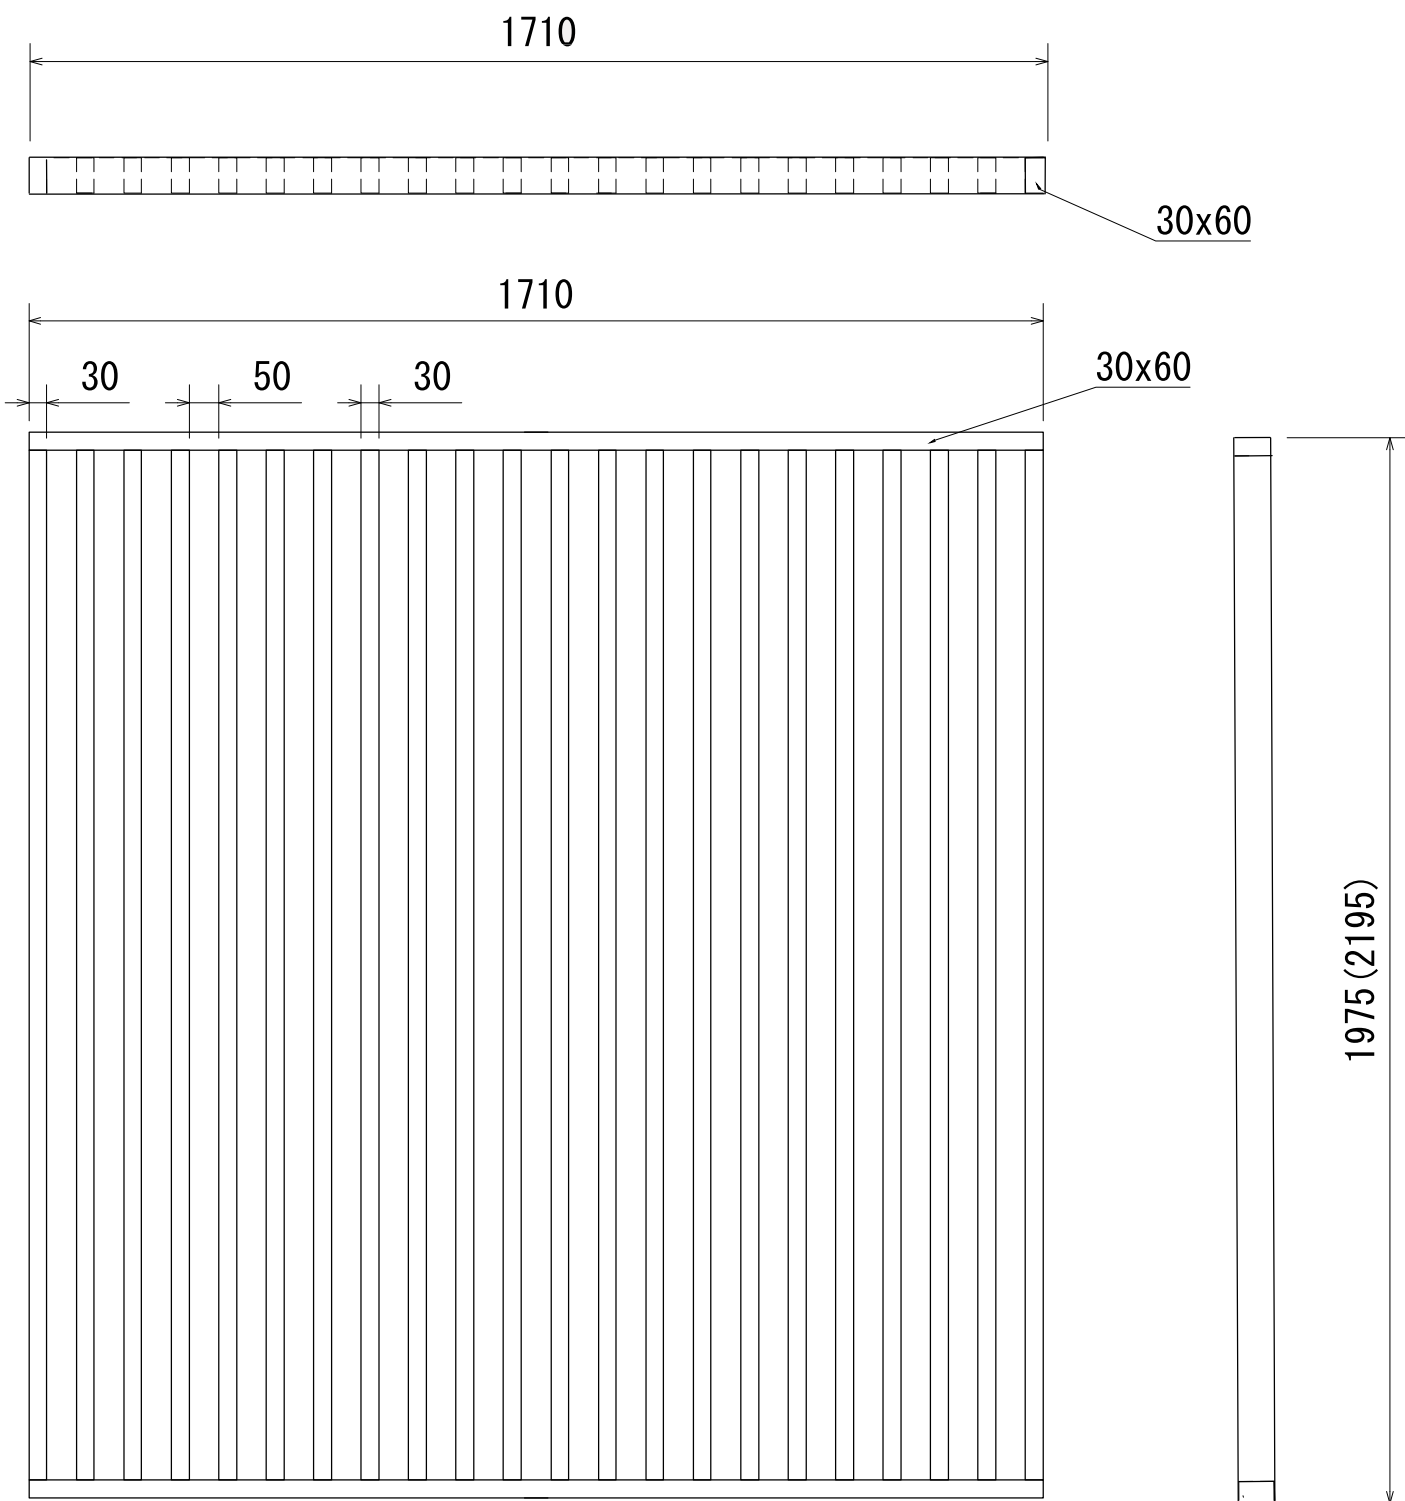

Koshi Prefabricated Screen

3				Product name				Project name	Creation date	Number	scale	projection
2				Ever Art Wood				Koshi Prefabricated Screen	2018/4/16	1/1	not to scale	⊕↔
1				Approval	Chek	Drawing	Design	Customer	Distributor		Manufacturer	
No.	DATE		Charge			Takuya			covet			