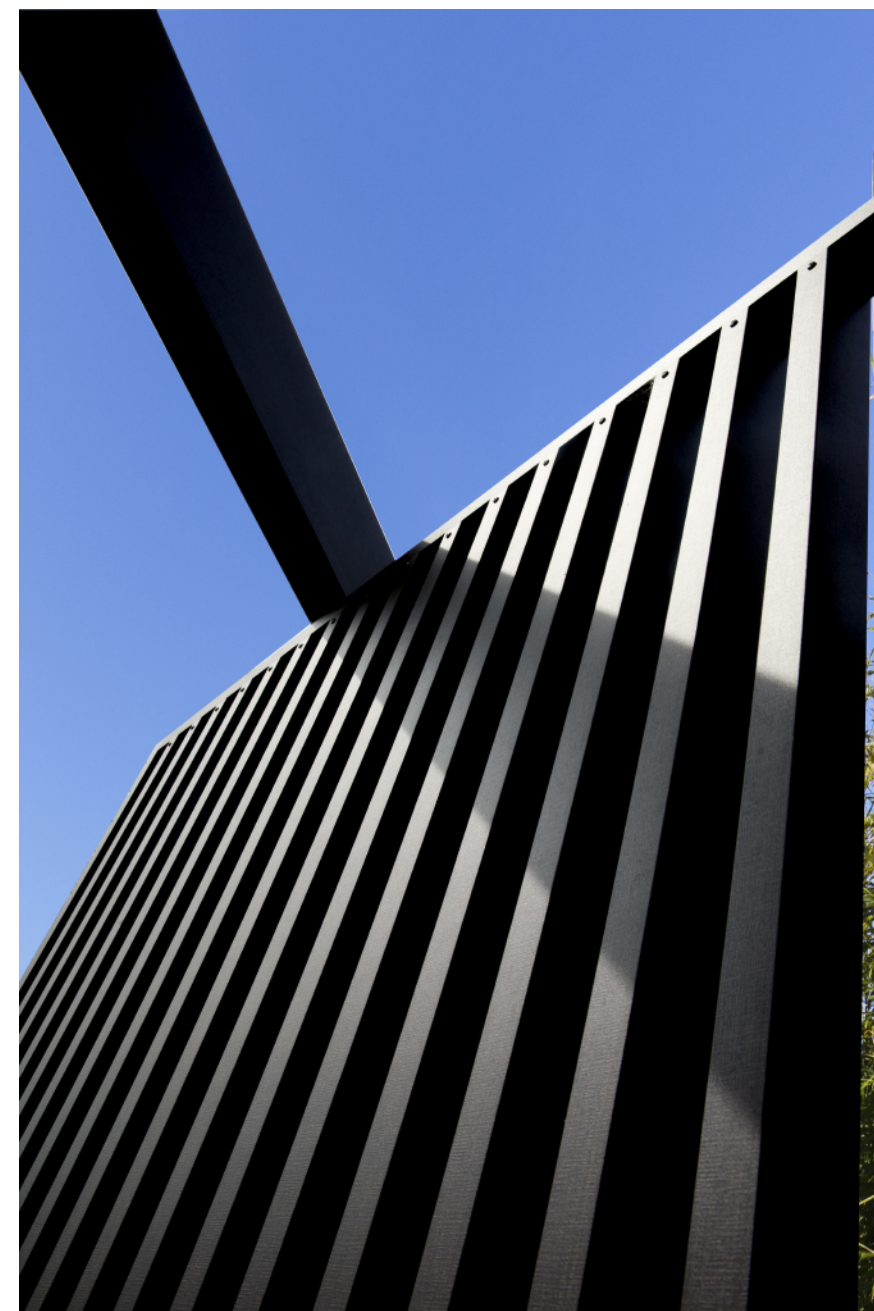

Koshi Prefabricated Screen

3				Product name				Project name	Creation date	Number	scale	projection
2				Ever Art Wood				Koshi Prefabricated Screen	2018/4/16	1/1	not to scale	⊕↔
1				Approval	Chek	Drawing	Design	Customer	Distributor		Manufacturer	
No.	DATE		Charge			Takuya			covet			